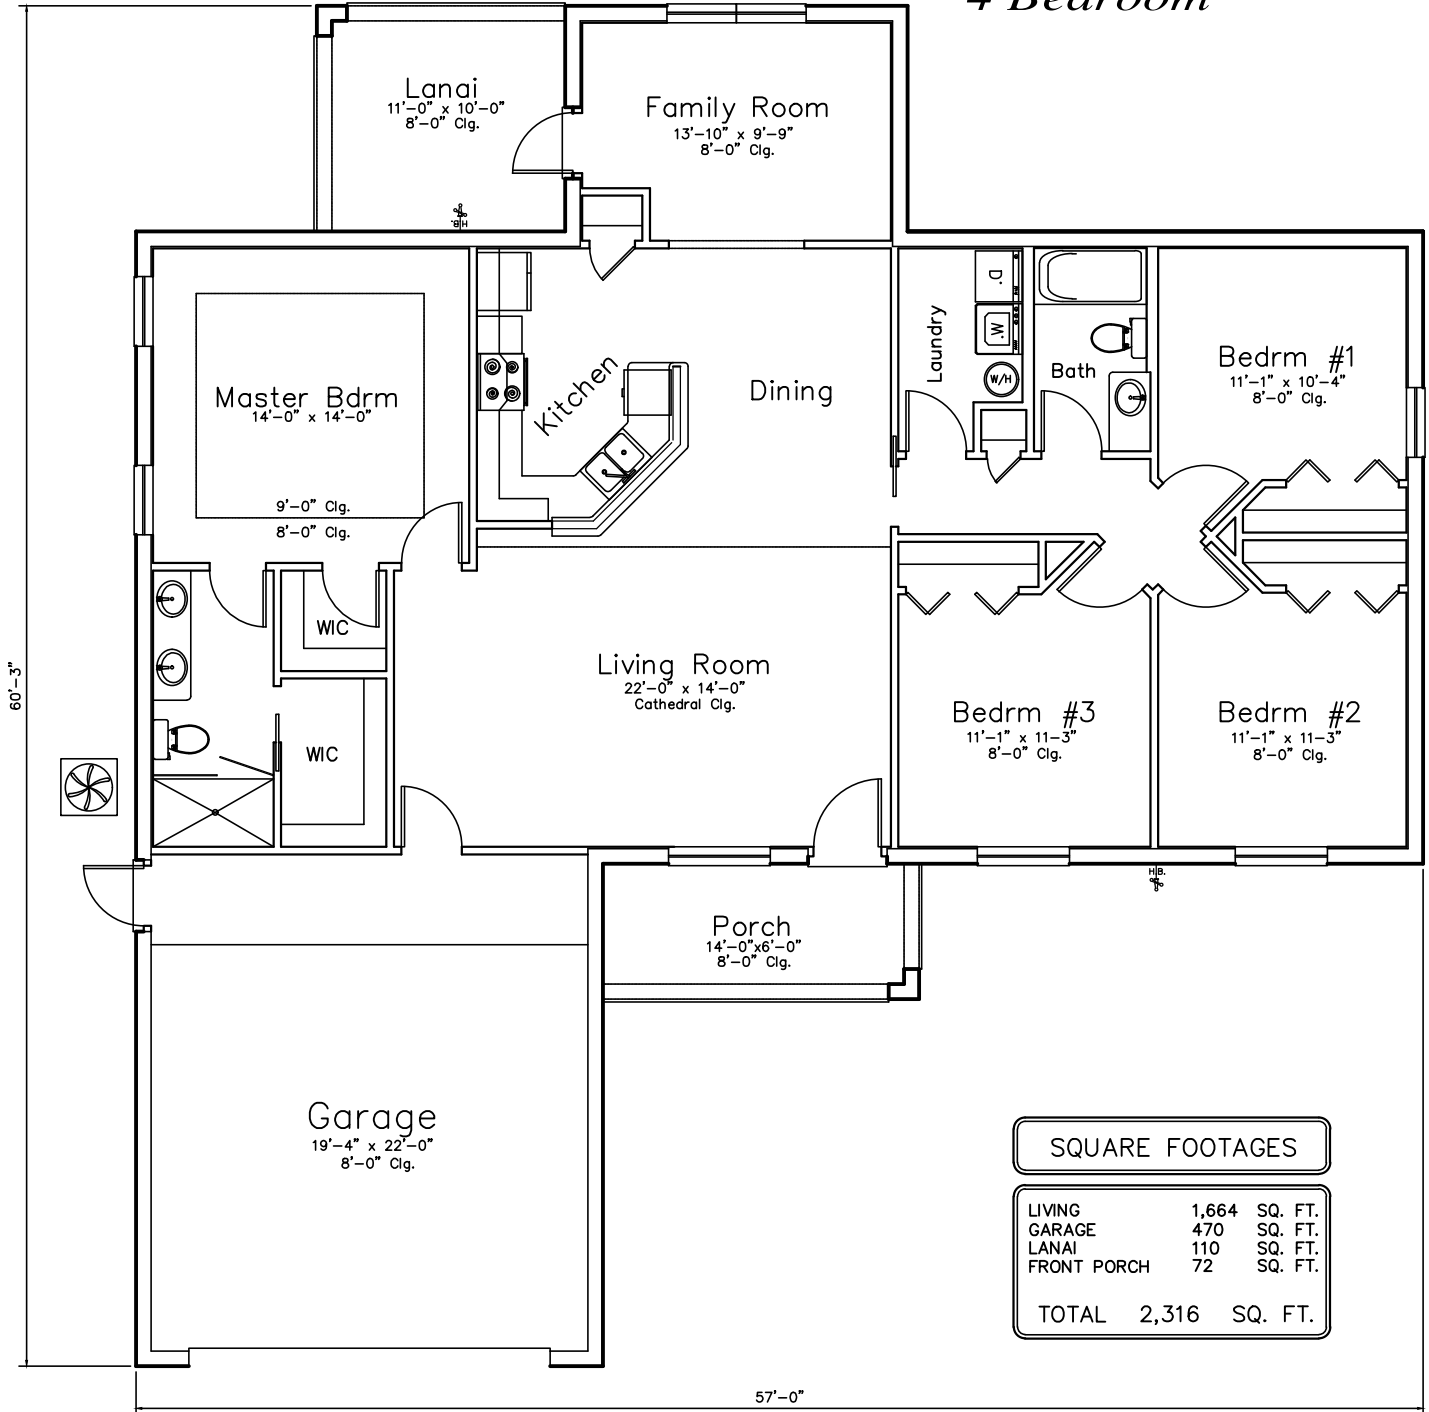

The Moccoa

4 Bedroom

SQUARE FOOTAGES		
LIVING	1,664	SQ. FT.
GARAGE	470	SQ. FT.
LANAI	110	SQ. FT.
FRONT PORCH	72	SQ. FT.
TOTAL	2,316	SQ. FT.