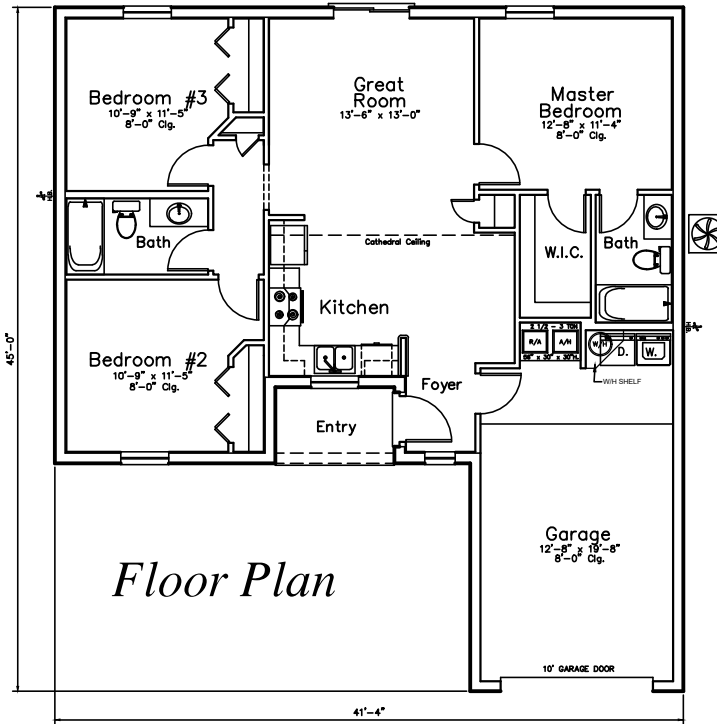

The Redhead

Floor Plan

KAP Design Group
Sales Centers (352) 572-7454
Silver Springs, Florida 34488

CGC 1514540

SQUARE FOOTAGES	
LIVING	1,089 SQ. FT.
GARAGE	322 SQ. FT.
ENTRY	39 SQ. FT.
TOTAL	1,450 SQ. FT.